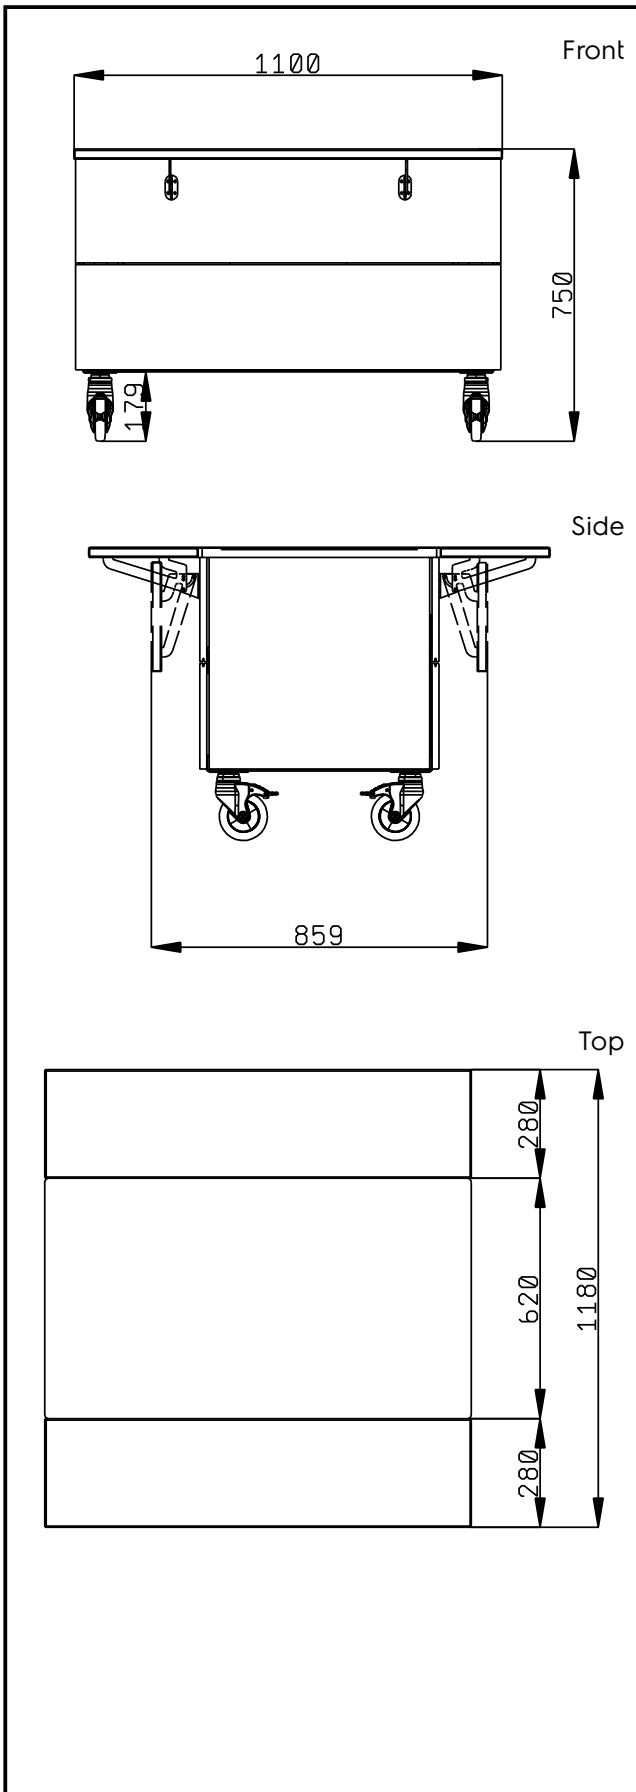

Short Form Specification

Item No. _____

Compact design, ideal for space saving environments. AISI 304 Foldable tray sliders on long sides. Unit mounted on 125 mm wheels 2 swivel and 2 with brakes. Top provides ample displaying or workspace surface. Soft closing doors on operator side. Underneath ambient cupboard with doors. Sturdy body construction with laminated panelings on 4 sides. 750mm worktop height.

Main Features

- Perfect compact design makes it ideal for space saving environments.
- CB and CE certified by a third party notified body.
- Soft closing doors on operator side.
- Available options with online configurator: colors, tray sliders, overshelves, feet/wheels with desired diameter, height 750mm for kids.
- Top provides ample displaying or workspace surface.
- Optional plinth can be installed to cover the feet or the wheels.
- AISI 304 Tray slider in flush mounted stainless steel is installed on long sides and they can also be folded down to facilitate passage of the units through doorways.
- Ideal for servery lines without an operator.
- Unit mounted on 125 mm wheels 2 swivel and 2 with brakes.
- Food introduced at the correct temperature maintains its core temperature according to Afnor Standards.
- Available dimensions: 1, 2, 3, 4 GN.
- Thanks to the sleek, minimalist glass structure, food and dust does not get trapped and the cleaning is made easier.

Construction

- Top in AISI 304.
- Sturdy construction with laminated panelings on 4 sides.

APPROVAL: _____

Key Information:

N° of doors:	2
322071 (F00N3KW00S)	
External dimensions, Width:	1100 mm
External dimensions, Depth:	1180 mm
External dimensions, Height:	750 mm
Net weight:	83 kg
Shipping height:	780 mm
Shipping width:	899 mm
Shipping depth:	1140 mm
Shipping volume:	0.8 m ³